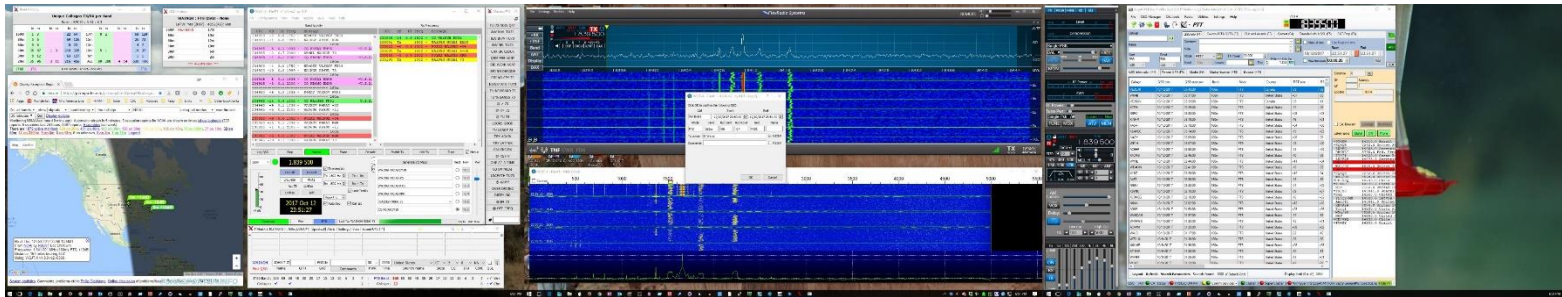

QSO and QSL

Logging
Jay Duthler (N0IAI)
17.Oct.2017