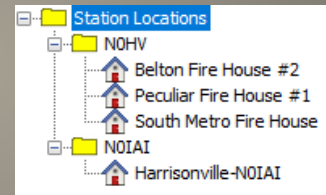

- The database of record
  - The singular method you use to track your QSO's. Paper, Logging application local or as a service.
- QSL – Matching and Acknowledgement
  - Calls, UTC Time (+-30min), date, band and mode
  - The impact of location
- ADIF ([adif.org](http://adif.org)) Amateur Data Interchange Format